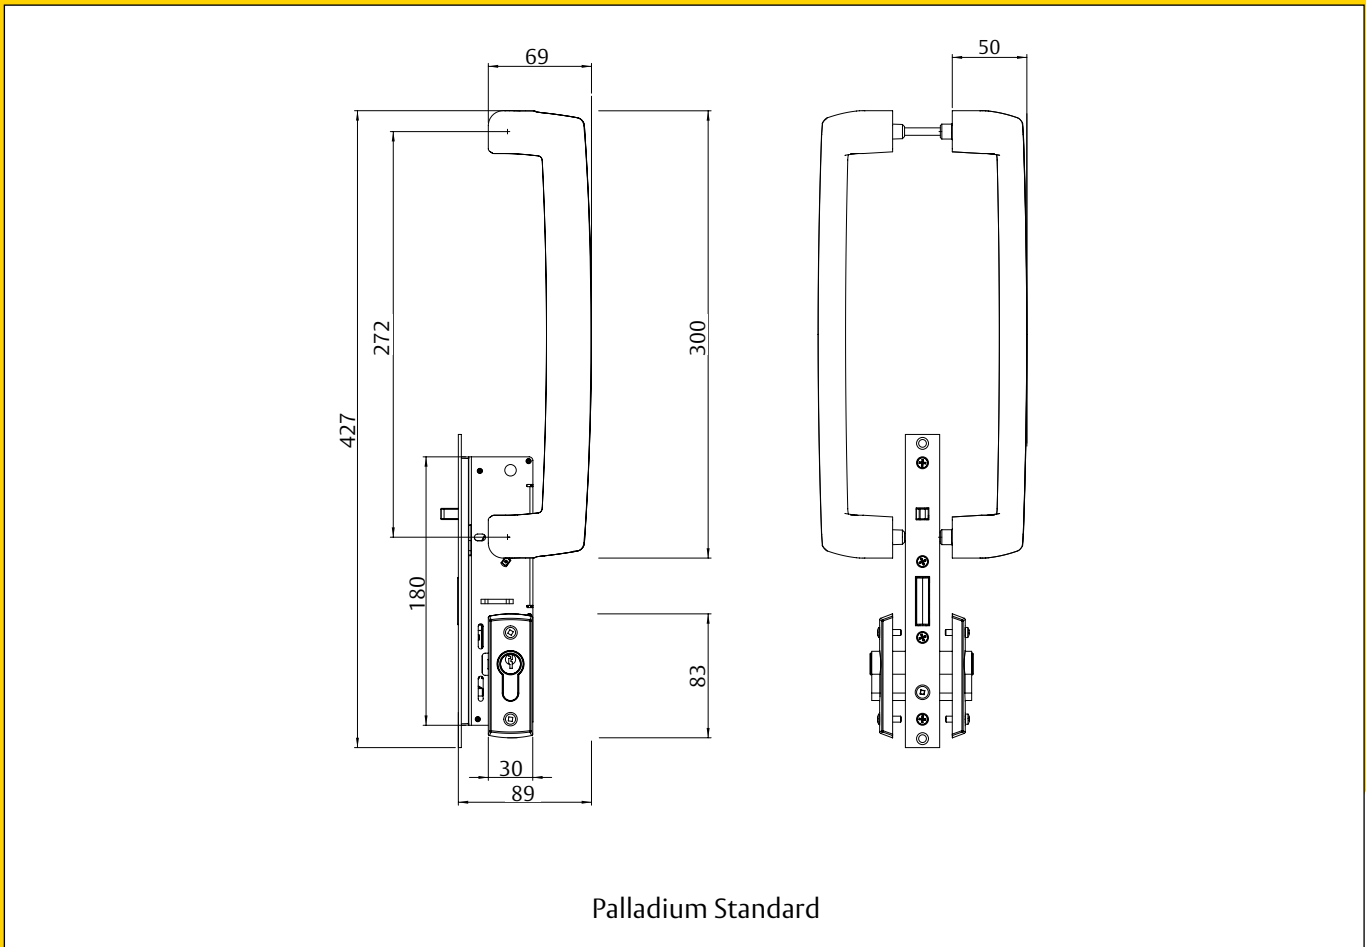

Entrance Set Aria D Handle

The world's favourite lock

Palladium Standard

ASSA ABLOY New Zealand Ltd.
6 Armstrong Road, Albany, Auckland 0632
info.nz@assaabloy.com
www.yalelock.co.nz

ASSA ABLOY Australia Pty Ltd.
235 Huntingdale Road, Oakleigh, Victoria 3166
info.au@assaabloy.com
www.assaabloy.com.au