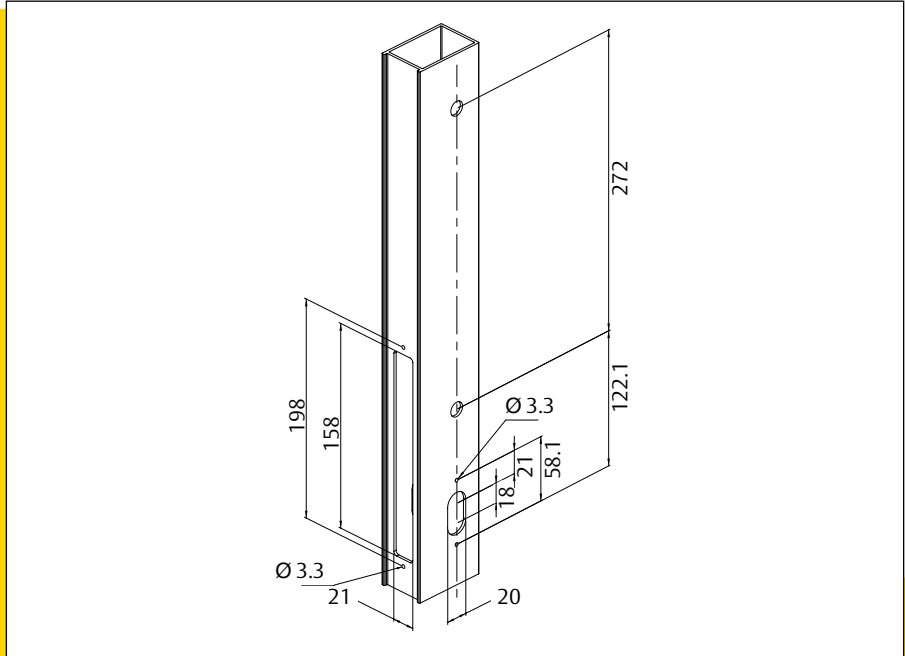

Entrance Set Aria D Handle

The world's favourite lock

Palladium Standard

ASSA ABLOY New Zealand Ltd.
6 Armstrong Road, Albany, Auckland 0632
info.nz@assaabloy.com
www.yalelock.co.nz

ASSA ABLOY Australia Pty Ltd.
235 Huntingdale Road, Oakleigh, Victoria 3166
info.au@assaabloy.com
www.assaabloy.com.au